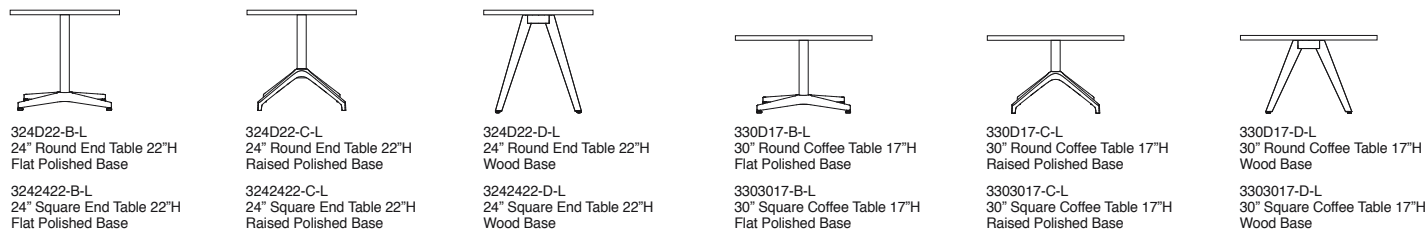

Vroom

PRODUCT STYLES

High Back Guest Seating

Occasional Tables

*All Table Tops Are Standard With High Pressure Laminate & Exposed Plywood Edge

Seemingly plucked from the interior of an exotic race car, Trinity's new Vroom Seating is visually stimulating and impeccably tailored. Its cradle of molded high resilient polyurethane foam is reinforced with structural steel for superior comfort and all-day seating support. A wide selection of standard metal and wood bases are available to suit any seating requirement. Additionally, Vroom tables can be the perfect complement to a myriad of seating styles and configurations. Round and square tables are available in two heights and feature solid wood and polished metal base selections. Trinity Furniture products are proudly made in the U.S.A.