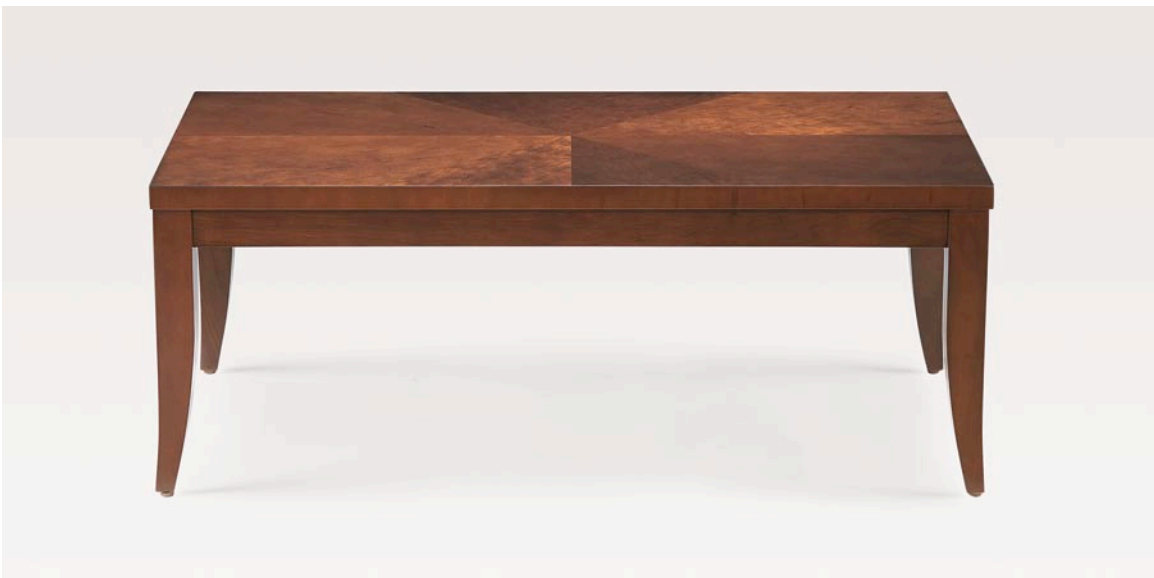

Radcliffe Square
COLLECTION

Radcliffe Camera Tables

Occasional Tables

T R I N I T Y
FURNITURE INCORPORATED

2516D18 16 Dia. H 18

2522D16 22 Dia. H 16

2518D22 18 Dia. H 22

*Scaled to complement
the Collection's lounge
and occasional seating, the
Radcliffe Camera Tables
are crafted from solid
cherry with sunburst
cherry veneer tops.*

252420 W 20 D 24 H 22

252424 W 24 D 24 H 22

2536D16 36 Dia. H 16

2548E16 W 48 D 24 H 16

254220 W 42 D 20 H 16

254818 W 48 D 18 H 30

Classically styled, the Radcliffe Camera Tables are crafted from select cherry solids and veneers, and are perfectly proportioned to blend into sophisticated, transitional and contemporary spaces. Elegantly sculptured tapered legs support an exquisite sunburst design top surface, which is finished with a vertically grained edgeband.