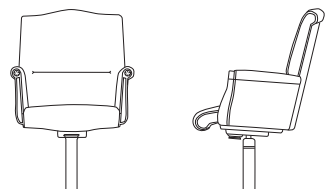

Jury Seating

720-5