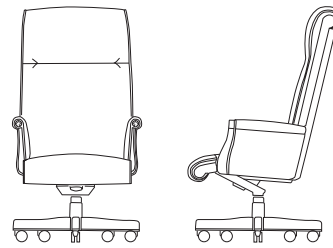

Classic

GUEST / EXECUTIVE / LOUNGE / BENCHES / TABLES

700-4 Judges Executive
Exposed Wood / Closed Arm
Optional Inflatable Lumbar
W 27½" D 31½" H 50"-53"
AH 26"-29" SH 18½"-21½"

711-4 Medium Back
Fully Upholstered Arm
Optional Tapered Resin Base
W 27½" D 31½" H 46"-49"
AH 26"-29" SH 18½"-21½"

T R I N I T Y

Exposed Wood Arm

Open Arm

700

710

720

722

Fully Upholstered Arm

Tilt mechanism functions include:

- Conference tilt swivel with tilt lock.
- Executive knee tilt swivel with forward tilt and infinite tilt lock.
- Jury tilt swivel with tilt lock and self centering 360° rotation.
- Pneumatic height adjustment.

Task and teller seating provide integral back height adjustment. Arms adjust horizontally and vertically.

Tilt mechanism functions include:

- Ergonomic tilt swivel with at rest lock.
- Tilt swivel with forward tilt and infinite lock, and articulating back.