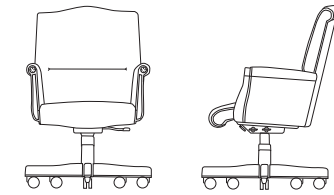

Classic

GUEST / EXECUTIVE / LOUNGE / BENCHES / TABLES

700-4 Judges Executive
Exposed Wood / Closed Arm
Optional Inflatable Lumbar
W 27½" D 31½" H 50"-53"
AH 26"-29" SH 18½"-21½"

711-4 Medium Back
Fully Upholstered Arm
Optional Tapered Resin Base
W 27½" D 31½" H 46"-49"
AH 26"-29" SH 18½"-21½"

T R I N I T Y

Exposed Wood Arm

Open Arm

700

710

720

722

Fully Upholstered Arm

Tilt mechanism functions include:

- Conference tilt swivel with tilt lock.
- Executive knee tilt swivel with forward tilt and infinite tilt lock.
- Jury tilt swivel with tilt lock and self centering 360° rotation.
- Pneumatic height adjustment.

Task and teller seating provide integral back height adjustment. Arms adjust horizontally and vertically.

Tilt mechanism functions include:

- Ergonomic tilt swivel with at rest lock.
- Tilt swivel with forward tilt and infinite lock, and articulating back.