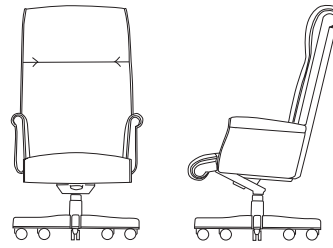

Classic

GUEST / EXECUTIVE / LOUNGE / BENCHES / TABLES

700-4 Judges Executive
Exposed Wood / Closed Arm
Optional Inflatable Lumbar
W 27½" D 31½" H 50"-53"
AH 26"-29" SH 18½"-21½"

711-4 Medium Back
Fully Upholstered Arm
Optional Tapered Resin Base
W 27½" D 31½" H 46"-49"
AH 26"-29" SH 18½"-21½"

T R I N I T Y

Exposed Wood Arm

Open Arm

700

710

720

722

Fully Upholstered Arm

Tilt mechanism functions include:

- Conference tilt swivel with tilt lock.
- Executive knee tilt swivel with forward tilt and infinite tilt lock.
- Jury tilt swivel with tilt lock and self centering 360° rotation.
- Pneumatic height adjustment.

Task and teller seating provide integral back height adjustment. Arms adjust horizontally and vertically.

Tilt mechanism functions include:

- Ergonomic tilt swivel with at rest lock.
- Tilt swivel with forward tilt and infinite lock, and articulating back.