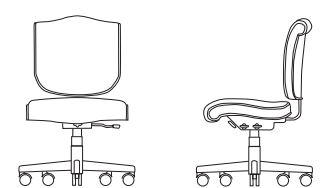

Classic

GUEST / EXECUTIVE / LOUNGE / BENCHES / TABLES

T R I N I T Y

Exposed Wood Arm

Open Arm

Fully Upholstered Arm

Task Seating

750

Jury Seating

Finely carved solid cherry wood and fine craftsmanship are hallmarks of the Classic Collection of executive office seating. Richly detailed upholstery and supple cushions provide exactly the correct support while cradling the spine for periods of extended use.

Tilt mechanism functions include:

- Conference tilt swivel with tilt lock.
- Executive knee tilt swivel with forward tilt and infinite tilt lock.
- Jury tilt swivel with tilt lock and self centering 360° rotation.
- Pneumatic height adjustment.

Task and teller seating provide integral back height adjustment. Arms adjust horizontally and vertically.

Tilt mechanism functions include:

- Ergonomic tilt swivel with at rest lock.
- Tilt swivel with forward tilt and infinite lock, and articulating back.

Base selections include wood capped and resin bases. Wood bases are shown with optional brass scuff plates and brass hooded dual wheel casters. Trinity Textiles, Leathers and approved COM Textiles are available along with standard Trinity and custom wood finishes.

T R I N I T Y

P.O. Box 150
Trinity, NC 27370
T 336.472.6660 F 336.475.0037 TF 855.311.6660
sales@trinityfurniture.com www.trinityfurniture.com