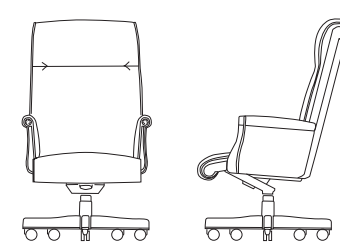

Classic

GUEST / EXECUTIVE / LOUNGE / BENCHES / TABLES

T R I N I T Y

Exposed Wood Arm

Open Arm

710

Fully Upholstered Arm

Task Seating

Jury Seating

Finely carved solid cherry wood and fine craftsmanship are hallmarks of the Classic Collection of executive office seating. Richly detailed upholstery and supple cushions provide exactly the correct support while cradling the spine for periods of extended use.

Tilt mechanism functions include:

- Conference tilt swivel with tilt lock.
- Executive knee tilt swivel with forward tilt and infinite tilt lock.
- Jury tilt swivel with tilt lock and self centering 360° rotation.
- Pneumatic height adjustment.

Task and teller seating provide integral back height adjustment. Arms adjust horizontally and vertically.

Tilt mechanism functions include:

- Ergonomic tilt swivel with at rest lock.
- Tilt swivel with forward tilt and infinite lock, and articulating back.

Base selections include wood capped and resin bases. Wood bases are shown with optional brass scuff plates and brass hooded dual wheel casters. Trinity Textiles, Leathers and approved COM Textiles are available along with standard Trinity and custom wood finishes.

T R I N I T Y

P.O. Box 150
Trinity, NC 27370
T 336.472.6660 F 336.475.0037 TF 855.311.6660
sales@trinityfurniture.com www.trinityfurniture.com