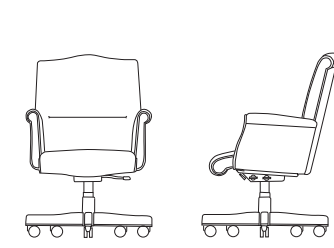

Classic

GUEST / EXECUTIVE / LOUNGE / BENCHES / TABLES

T R I N I T Y

Exposed Wood Arm

Open Arm

Fully Upholstered Arm

721

Task Seating

Jury Seating

Finely carved solid cherry wood and fine craftsmanship are hallmarks of the Classic Collection of executive office seating. Richly detailed upholstery and supple cushions provide exactly the correct support while cradling the spine for periods of extended use.

Tilt mechanism functions include:

- Conference tilt swivel with tilt lock.
- Executive knee tilt swivel with forward tilt and infinite tilt lock.
- Jury tilt swivel with tilt lock and self centering 360° rotation.
- Pneumatic height adjustment.

Task and teller seating provide integral back height adjustment. Arms adjust horizontally and vertically.

Tilt mechanism functions include:

- Ergonomic tilt swivel with at rest lock.
- Tilt swivel with forward tilt and infinite lock, and articulating back.

Base selections include wood capped and resin bases. Wood bases are shown with optional brass scuff plates and brass hooded dual wheel casters. Trinity Textiles, Leathers and approved COM Textiles are available along with standard Trinity and custom wood finishes.

T R I N I T Y

P.O. Box 150
Trinity, NC 27370
T 336.472.6660 F 336.475.0037 TF 855.311.6660
sales@trinityfurniture.com www.trinityfurniture.com