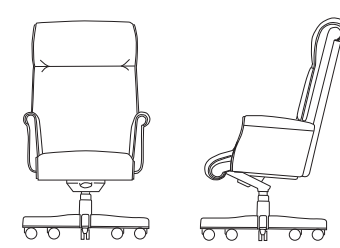

Classic

GUEST / EXECUTIVE / LOUNGE / BENCHES / TABLES

T R I N I T Y

Exposed Wood Arm

Open Arm

Fully Upholstered Arm

711

Task Seating

Jury Seating

Finely carved solid cherry wood and fine craftsmanship are hallmarks of the Classic Collection of executive office seating. Richly detailed upholstery and supple cushions provide exactly the correct support while cradling the spine for periods of extended use.

Tilt mechanism functions include:

- Conference tilt swivel with tilt lock.
- Executive knee tilt swivel with forward tilt and infinite tilt lock.
- Jury tilt swivel with tilt lock and self centering 360° rotation.
- Pneumatic height adjustment.

Task and teller seating provide integral back height adjustment. Arms adjust horizontally and vertically.

Tilt mechanism functions include:

- Ergonomic tilt swivel with at rest lock.
- Tilt swivel with forward tilt and infinite lock, and articulating back.

Base selections include wood capped and resin bases. Wood bases are shown with optional brass scuff plates and brass hooded dual wheel casters. Trinity Textiles, Leathers and approved COM Textiles are available along with standard Trinity and custom wood finishes.

T R I N I T Y

P.O. Box 150
Trinity, NC 27370
T 336.472.6660 F 336.475.0037 TF 855.311.6660
sales@trinityfurniture.com www.trinityfurniture.com