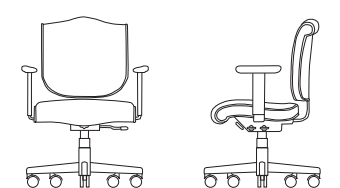

Classic

GUEST / EXECUTIVE / LOUNGE / BENCHES / TABLES

T R I N I T Y

Exposed Wood Arm

Open Arm

Fully Upholstered Arm

Task Seating

740

Jury Seating

Finely carved solid cherry wood and fine craftsmanship are hallmarks of the Classic Collection of executive office seating. Richly detailed upholstery and supple cushions provide exactly the correct support while cradling the spine for periods of extended use.

Tilt mechanism functions include:

- Conference tilt swivel with tilt lock.
- Executive knee tilt swivel with forward tilt and infinite tilt lock.
- Jury tilt swivel with tilt lock and self centering 360° rotation.
- Pneumatic height adjustment.

Task and teller seating provide integral back height adjustment. Arms adjust horizontally and vertically.

Tilt mechanism functions include:

- Ergonomic tilt swivel with at rest lock.
- Tilt swivel with forward tilt and infinite lock, and articulating back.

Base selections include wood capped and resin bases. Wood bases are shown with optional brass scuff plates and brass hooded dual wheel casters. Trinity Textiles, Leathers and approved COM Textiles are available along with standard Trinity and custom wood finishes.

T R I N I T Y

P.O. Box 150
Trinity, NC 27370
T 336.472.6660 F 336.475.0037 TF 855.311.6660
sales@trinityfurniture.com www.trinityfurniture.com