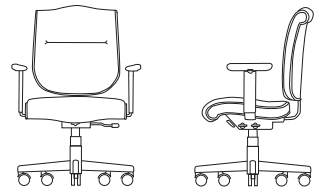

Classic

GUEST / EXECUTIVE / LOUNGE / BENCHES / TABLES

700-4 Judges Executive
Exposed Wood / Closed Arm
Optional Inflatable Lumbar
W 27½" D 31½" H 50"-53"
AH 26"-29" SH 18½"-21½"

711-4 Medium Back
Fully Upholstered Arm
Optional Tapered Resin Base
W 27½" D 31½" H 46"-49"
AH 26"-29" SH 18½"-21½"

701

711

721

Task Seating

730

740

750

Jury Seating

Tilt mechanism functions include:

- Conference tilt swivel with tilt lock.
- Executive knee tilt swivel with forward tilt and infinite tilt lock.
- Jury tilt swivel with tilt lock and self centering 360° rotation.
- Pneumatic height adjustment.

Task and teller seating provide integral back height adjustment. Arms adjust horizontally and vertically.

Tilt mechanism functions include:

- Ergonomic tilt swivel with at rest lock.
- Tilt swivel with forward tilt and infinite lock, and articulating back.