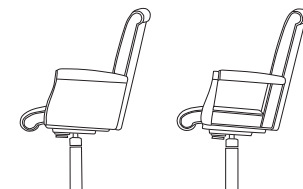

722-5

721-5