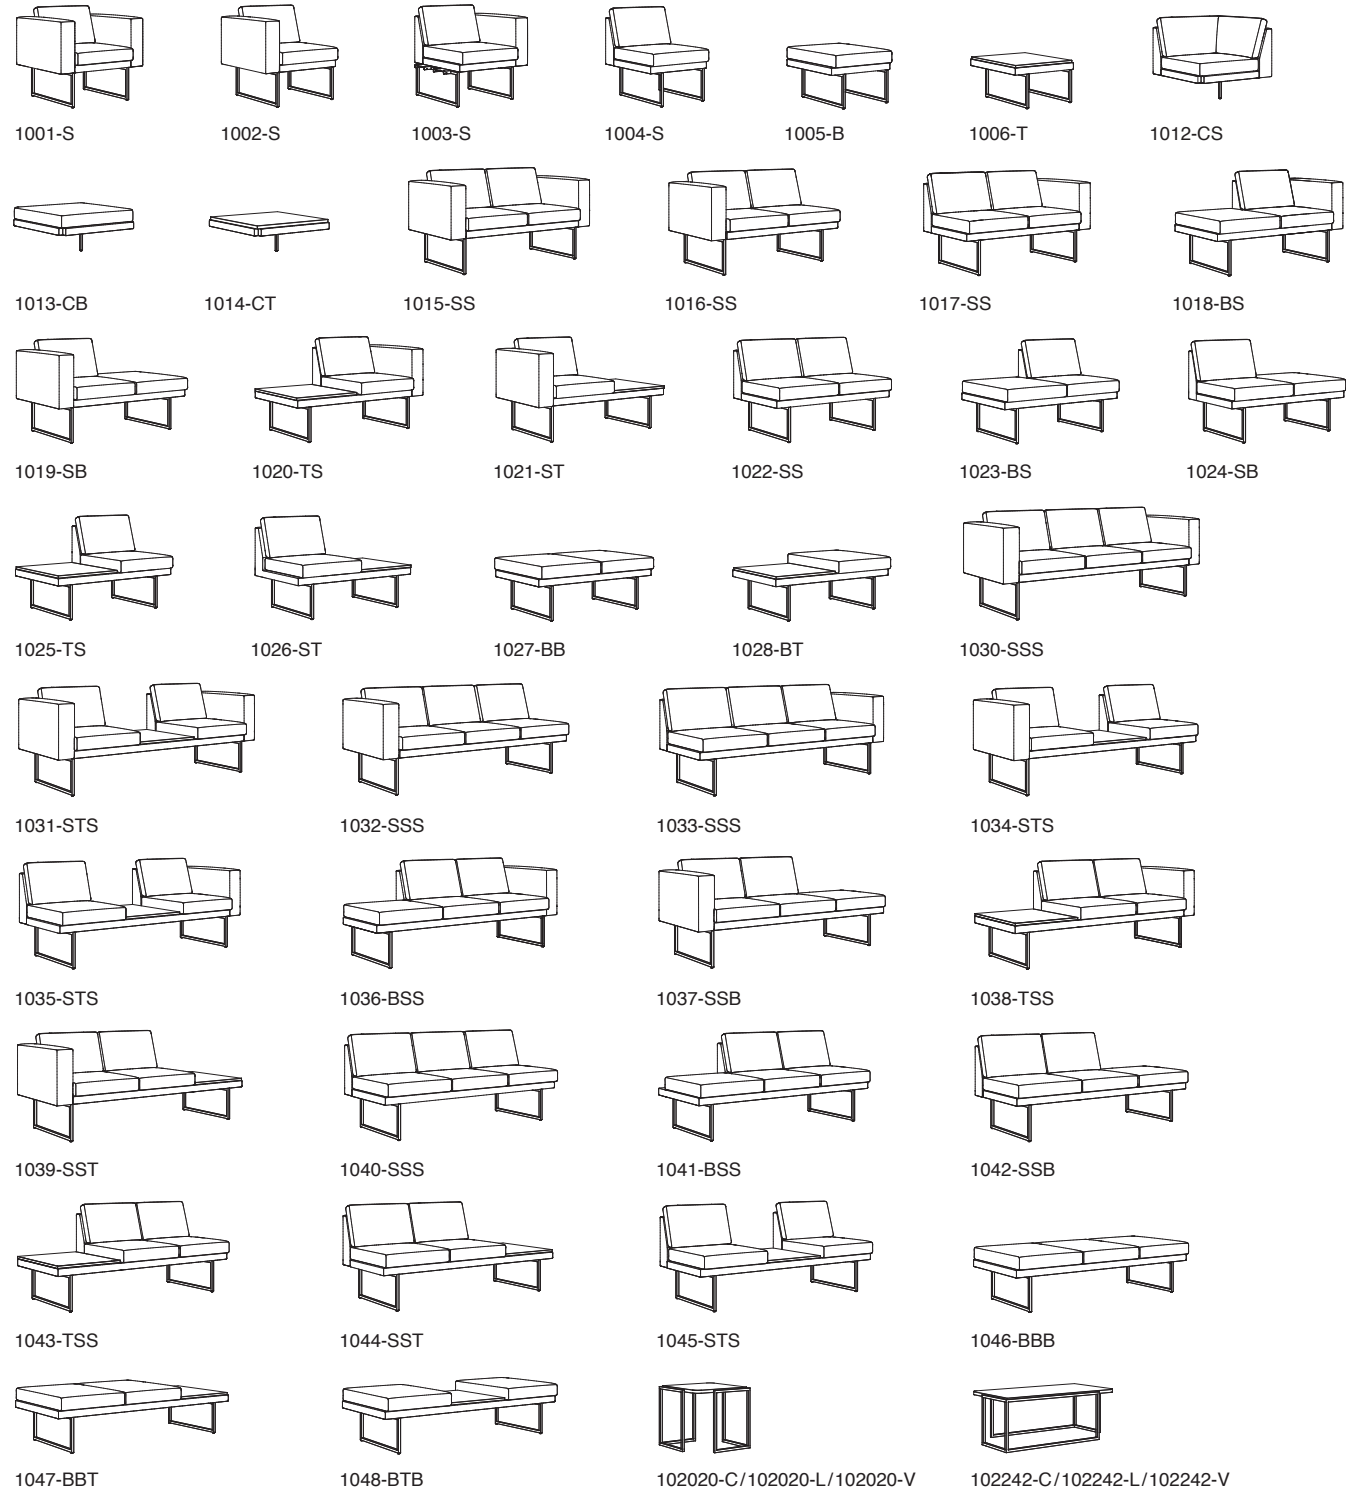

PRODUCT STYLES

Lounge / Tandem / Benches / Tables

*All Savoye Units Come Standard With Black Powdercoat Metal Legs. Polished Stainless Steel Legs Are Available As An Upcharge.
 *Tandem Table Tops Come Standard With High Pressure Laminate. Solid Surface Or Veneer Is Available As An Upcharge.
 *Freestanding Table Tops Are Available In Solid Surface, High Pressure Laminate, Or Veneer. (Please Specify)

Inspired by Le Corbusier's Villa Savoye located just outside of Paris, France, the Savoye Collection embodies many of those same modern architectural characteristics. The design portrays a delicate floating body supported by an almost vanishing base. Both lounge & table units consist of simplified, clean forms scaled and proportioned to give a light, very spatial and minimalistic aesthetic. Savoye compliments almost any interior whether adjacent to walls, or floating in the space. Proudly made in America with a 10 Year Warranty and certified: BIFMA Level Sustainability Standard.