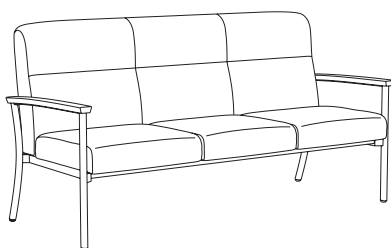

**HIGH BACK THREE PLACE SOFA /
OPEN URETHANE ARMS**

1906

Overall: 70.375" w 29.75" d 38.625" h   **Arm:** 25" h   **COM:** 7.25 yds.
Seat: 66.75" w 20.5" d 19" h   **Weight:** TBD   **COL:** n/a

COM	COL	1	2	3	4	5	6	7	8	9	10	L1	L2

2499	N/A	2687	2854	3020	3186	3352	3518	3685	3851	4017	4183	N/A	N/A

Tight Seat & Back / 1000 lb. Weight Capacity