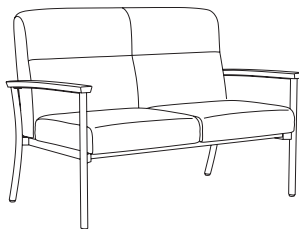

**HIGH BACK TWO PLACE SOFA /
OPEN URETHANE ARMS**

1905

Overall: 48.375" w 29.75" d 38.625" h   **Arm:** 25" h   **COM:** 5.0 yds.
Seat: 44.75" w 20.5" d 19" h   **Weight:** TBD   **COL:** n/a

COM	COL	1	2	3	4	5	6	7	8	9	10	L1	L2

1987	N/A	2096	2207	2317	2428	2538	2649	2760	2870	2981	3092	N/A	N/A

Tight Seat & Back / 750 lb. Weight Capacity